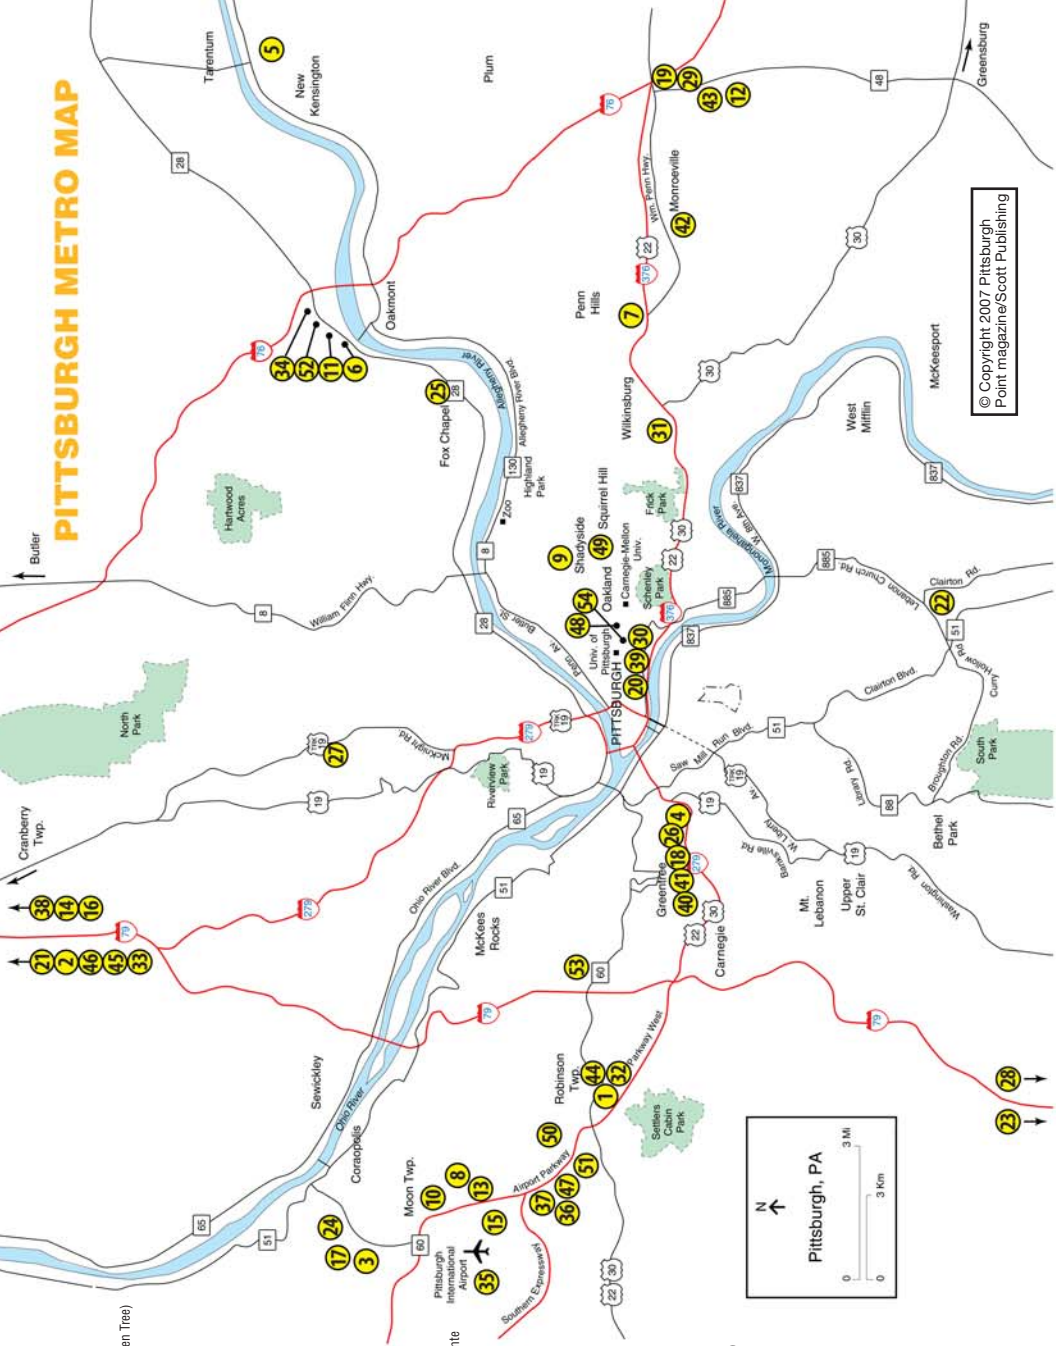

PITTSBURGH METRO MAP

ACCOMMODATIONS

1. AmeriSuites (Airport)
2. AmeriSuites (Cranberry Twp.)
3. Best Value Inn
4. Best Western Parkway Center Inn (Green Tree)
5. Clarion Hotel (New Kensington)
6. Comfort Inn (Harmarville)
7. Comfort Inn Pittsburgh East
8. Courtyard by Marriott (ShadySide)
9. Crowne Plaza (Airport)
10. Days Inn (Harmarville)
11. Days Inn (Monroeville)
12. Embassy Suites Hotel (Airport)
13. Fairfield Inn (Cranberry Twp.)
14. Fairfield Inn (Airport)
15. Four Points Pittsburgh North
16. Hampton Inn (Airport)
17. Hampton Inn (Green Tree)
18. Hampton Inn (Monroeville)
19. Hampton Inn (Oakland)
20. Hampton Inn (West Mifflin)
21. Hilton Garden Inn Pittsburgh/Southpointe
22. Holiday Inn (Airport)
23. Holiday Inn (Blawnox - R.I.D.C. Park)
24. Holiday Inn (Green Tree)
25. Holiday Inn (McKnight Rd.)
26. Holiday Inn (Meadowlands)
27. Holiday Inn (Oakland)
28. Holiday Inn (Parkway East)
29. Holiday Inn Express (Airport)
30. Holiday Inn Express (Cranberry Twp.)
31. Hyatt Regency (Airport)
32. Hyatt Regency (Harmarville)
33. MainStay Suites (Airport)
34. Marriott Pittsburgh Airport
35. Pittsburgh Marriott North
36. Quality Inn University Center (Oakland)
37. Quality Suites
38. Radisson Green Tree
39. Radisson Hotel (Monroeville)
40. Red Roof Inn (Monroeville)
41. Red Roof Inn (Robinson Twp.)
42. Red Roof Inn (Cranberry Twp.)
43. Residence Inn (Cranberry Twp.)
44. Residence Inn (Airport)
45. Residence Inn (Oakland)
46. Sleep Inn (Airport)
47. SpringHill Suites (Airport)
48. Super 8 Motel (Harmarville)
49. Travel Inn Pittsburgh West
50. Wyndham Hotel (Oakland)

© Copyright 2007 Pittsburgh Point magazine/Scott Publishing