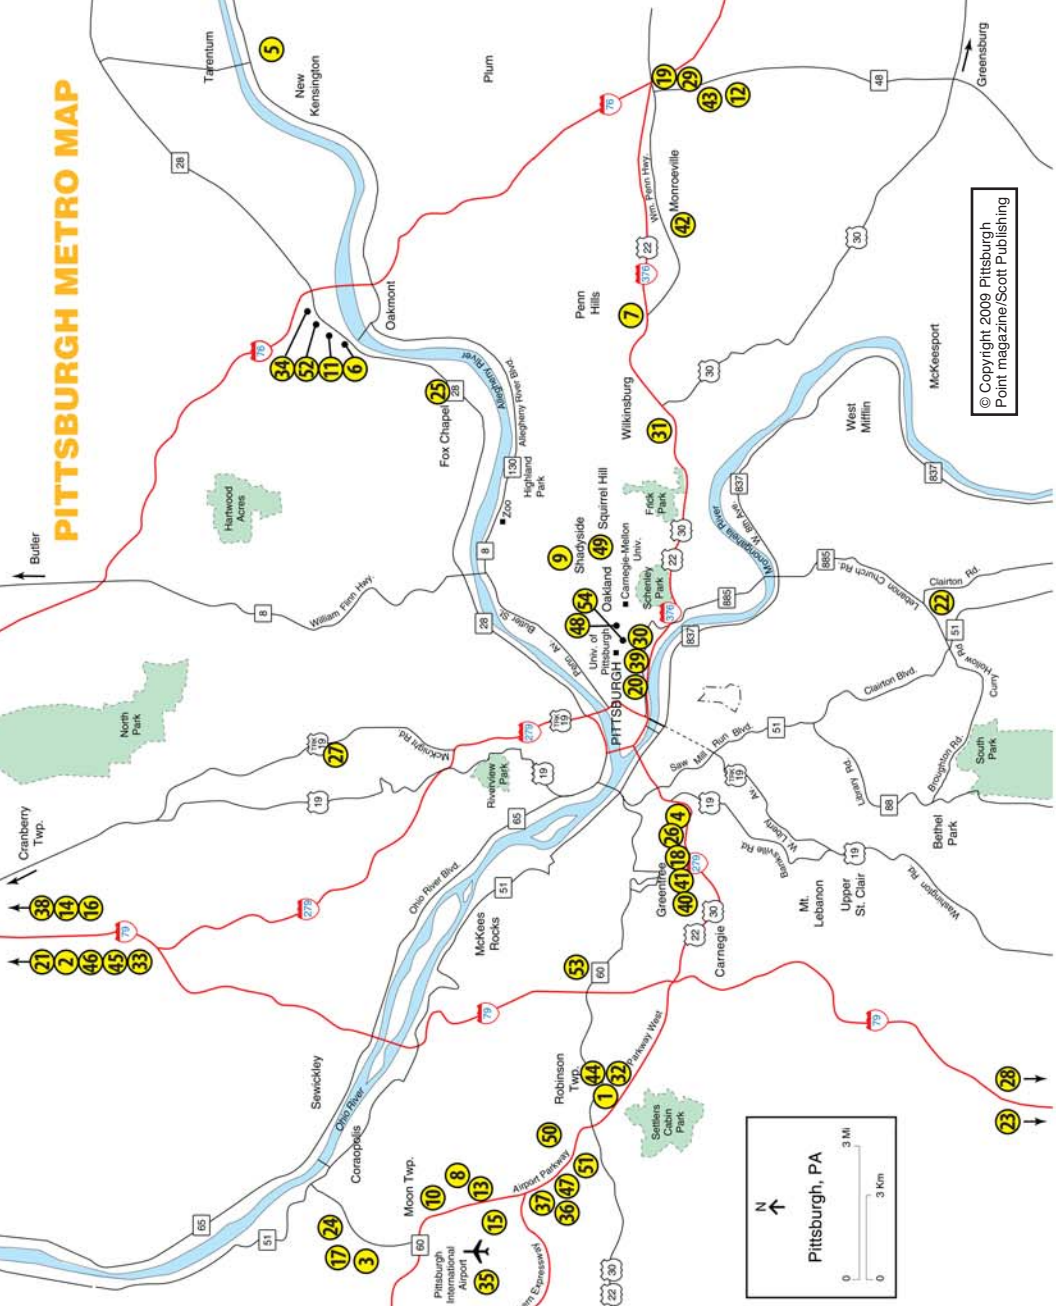

# PITTSBURGH METRO MAP

## ACCOMMODATIONS

- Best Value Inn - 3
- Best Western Parkway Center Inn (Green Tree) - 4
- Clarton Hotel (New Kensington) - 5
- Comfort Inn (Harmarville) - 6
- Comfort Inn Pittsburgh East - 7
- Courtyard by Marriott (Airport) - 8
- Courtyard by Marriott (ShadySide) - 9
- Crowne Plaza (Airport) - 10
- Days Inn (Harmarville) - 11
- Embassy Suites Hotel (Airport) - 13
- Fairfield Inn (Cranberry Twp.) - 14
- Four Points Hotel (Airport) - 15
- Four Points Pittsburgh North - 16
- Hampton Inn (Airport) - 17
- Hampton Inn (Green Tree) - 18
- Hampton Inn (Monroeville) - 19
- Hampton Inn (Oakland) - 20
- Hampton Inn (Cranberry Twp.) - 21
- Hampton Inn (West Millin) - 22
- Hilton Garden Inn Pittsburgh/Southpointe - 23
- Holiday Inn (Airport) - 24
- Holiday Inn (Blawnox - R.I.D.C. Park) - 25
- Holiday Inn (McKnight Rd) - 27
- Holiday Inn (Meadowlands) - 28
- Holiday Inn (Monroeville) - 29
- Holiday Inn (Oakland) - 30
- Holiday Inn (Parkway East) - 31
- Holiday Inn Express (Airport) - 32
- Holiday Inn Express (Cranberry Twp.) - 33
- Holiday Inn Express (Harmarville) - 34
- Hyatt Place Pittsburgh Airport - 1
- Hyatt Place Pittsburgh Cranberry - 2
- Hyatt Regency (Airport) - 35
- The Inn At Greentree - 26
- MainStay Suites (Airport) - 36
- Marriott Pittsburgh Airport - 37
- Pittsburgh Marriott North - 38
- Quality Inn University Center (Oakland) - 39
- Quality Suites - 40
- Radisson Green Tree - 41
- Radisson Hotel (Monroeville) - 42
- Red Roof Inn (Monroeville) - 43
- Red Roof Inn (Robinson Twp.) - 44
- Red Roof Inn (Cranberry Twp.) - 45
- Residence Inn (Cranberry Twp.) - 46
- Residence Inn (Airport) - 47
- Residence Inn (Oakland) - 48
- ShadySide Inn - 49
- Steep Inn (Airport) - 50
- SpringHill Suites (Airport) - 51
- Super 8 Motel (Harmarville) - 52
- Travel Inn Pittsburgh West - 53
- Wyndham Hotel (Oakland) - 54

© Copyright 2009 Pittsburgh Point magazine/Scott Publishing